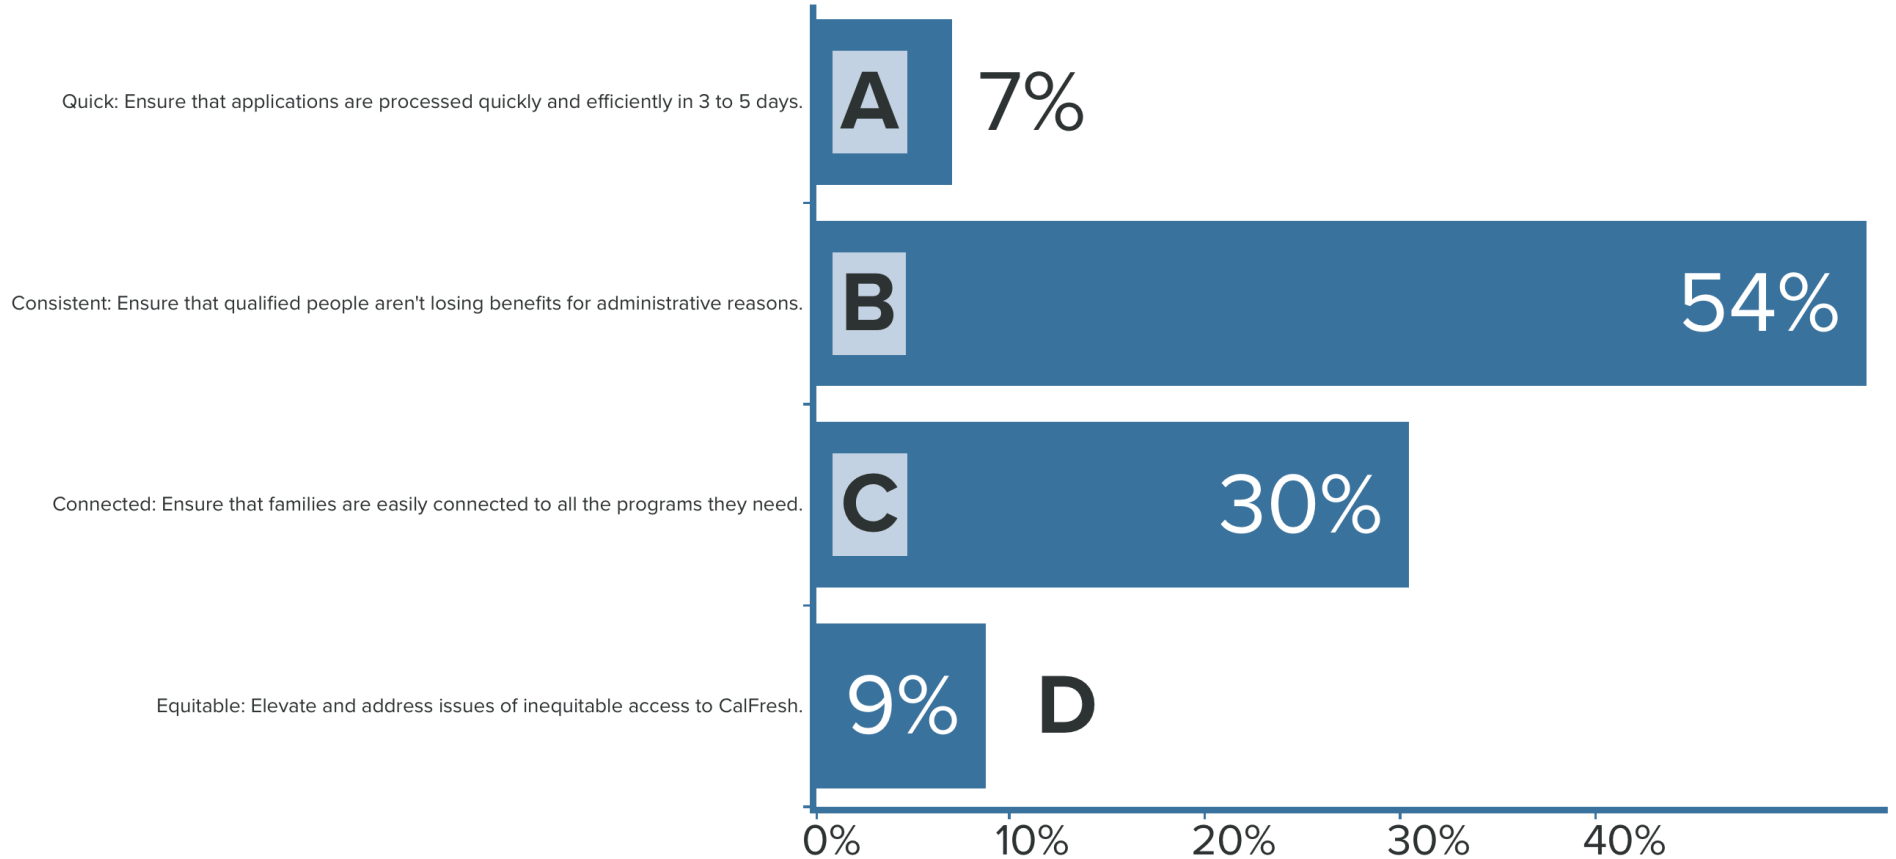

What will be most helpful in reaching the goal of across the board improvement in participation?

Respond at [PollEv.com/calfresh2017](https://www.poll-ev.com/calfresh2017) Text **CALFRESH2017** to **22333** once to join, then **A, B, C, or D**