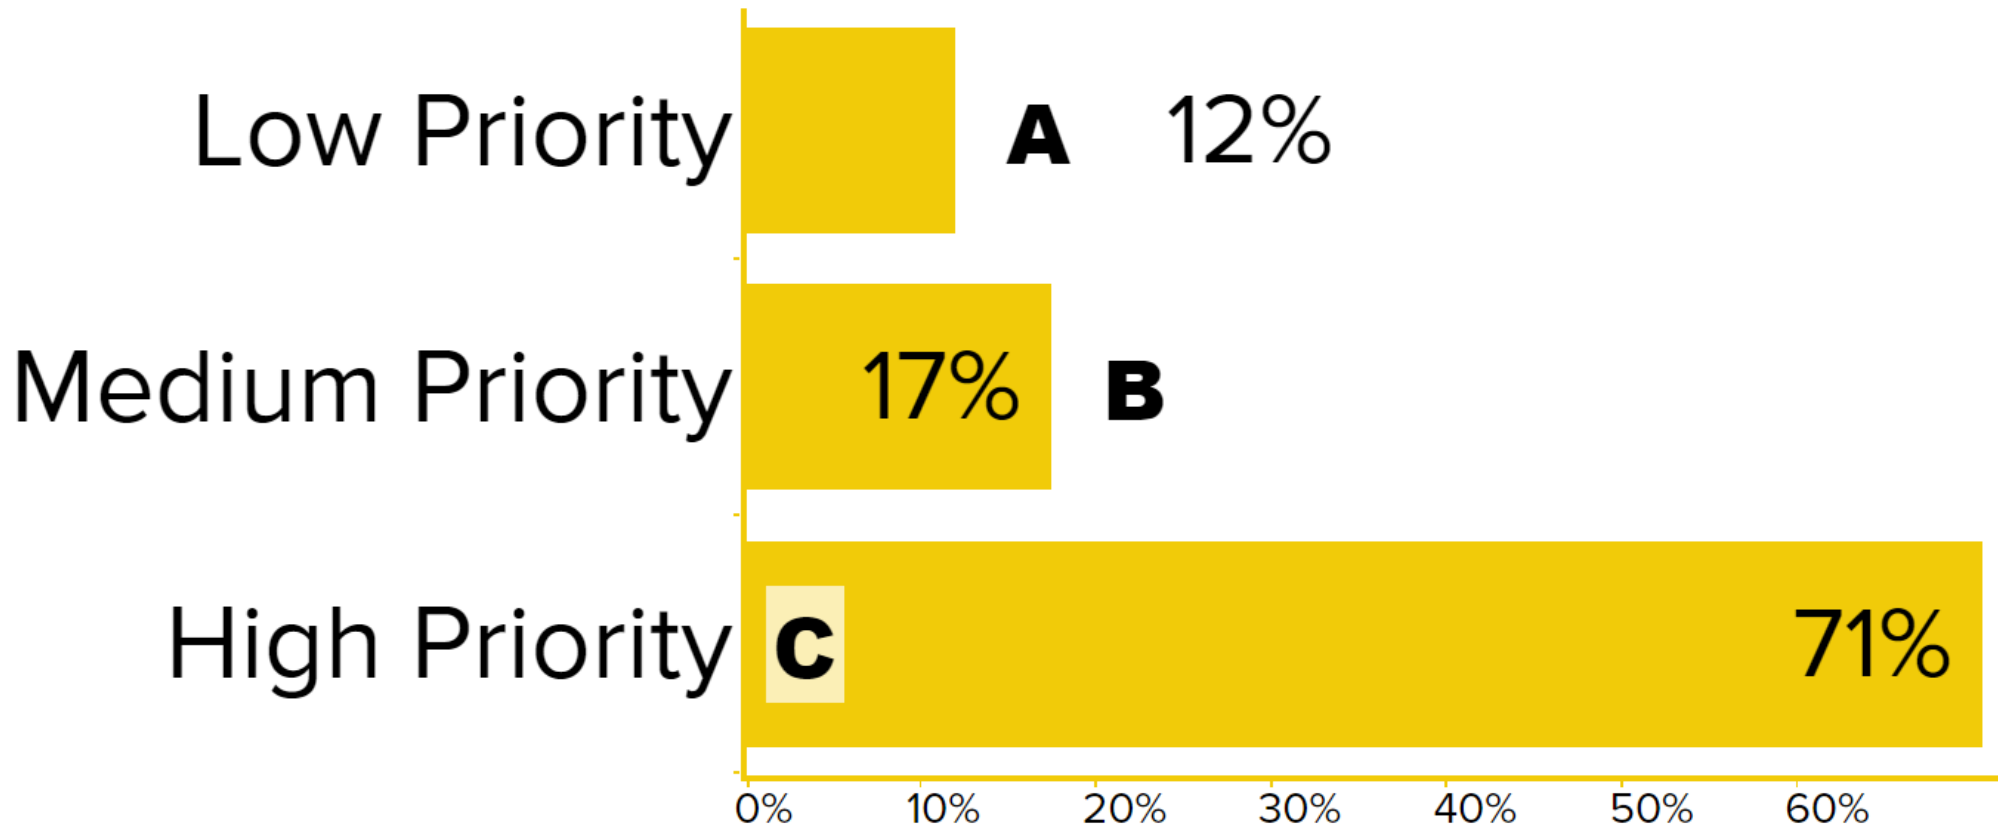

How would you rank the following CDSS/CalFresh priority: Leveraging technology tools, internally and externally?

Respond at [PollEv.com/15calfreshforum](https://www.poll-ev.com/15calfreshforum) Text **15CALFRESHFORUM** to **22333** once to join, then **A, B, or C**