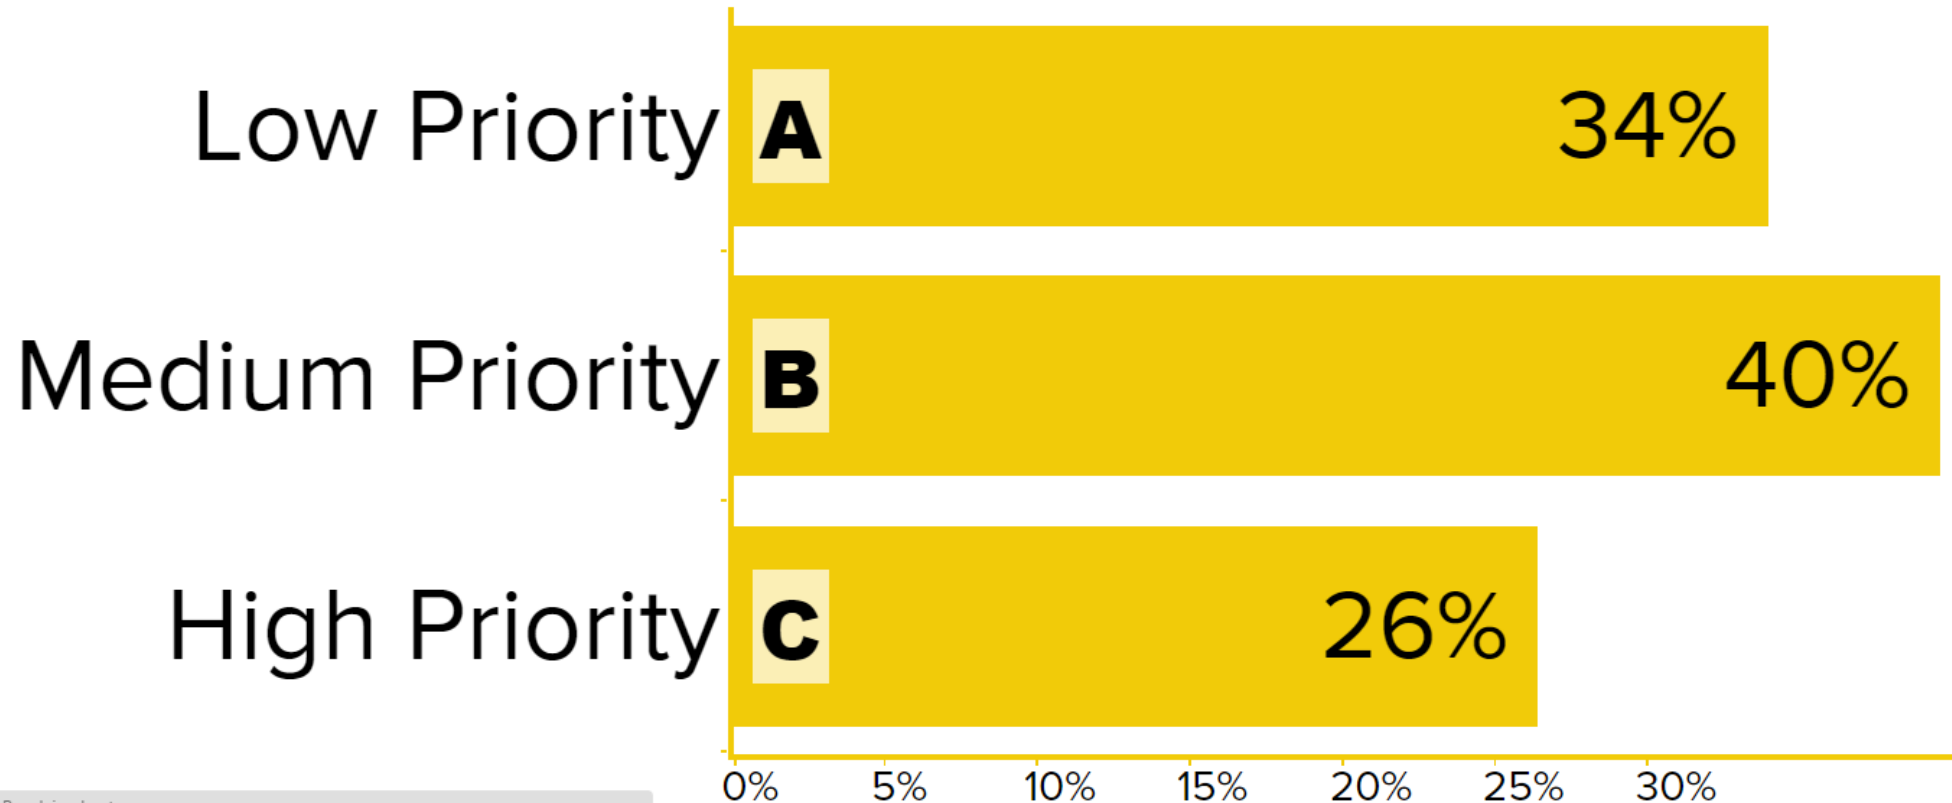

How would you rank the following CDSS/CalFresh priority: Going beyond food to nutrition and jobs?

Respond at [PollEv.com/15calfreshforum](https://www.poll-ev.com/15calfreshforum) Text **15CALFRESHFORUM** to 22333 once to join, then **A, B, or C**

Resolving host...